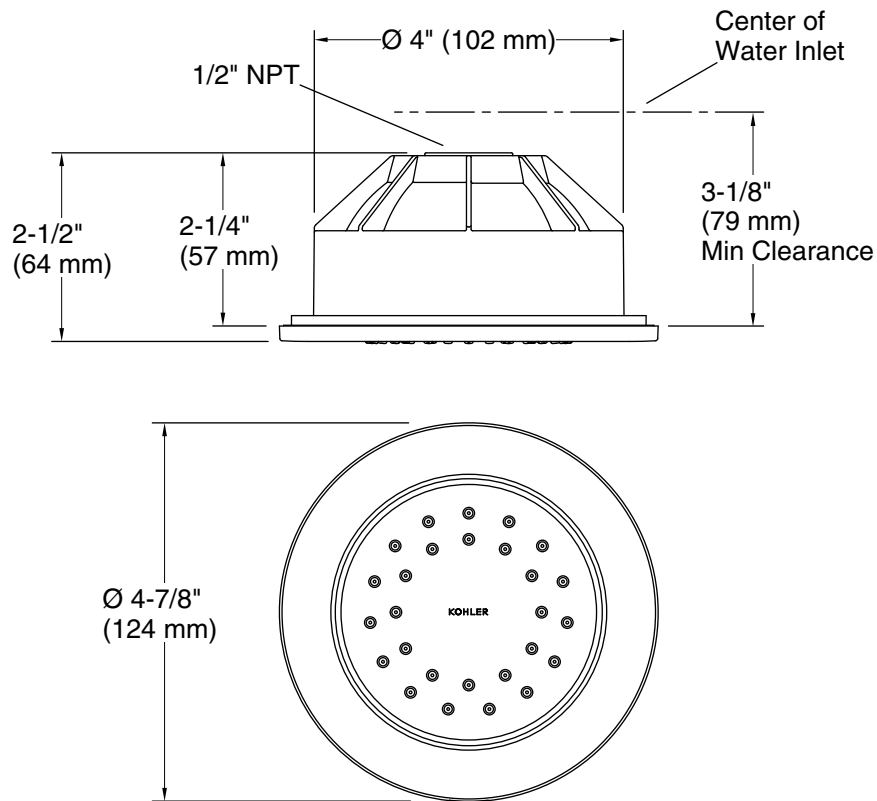

Features

- MasterClean™ sprayface features an easy-to-clean surface that withstands mineral buildup.
- ½" NPT connection.
- Single-function 27-nozzle body spray delivers a stimulating spray.
- Fully adjustable sprayface pivots for targeted hydromassage.
- Low-profile design complements any décor.
- 2.0 gpm (7.6 lpm) maximum flow rate at 80 psi (5.5 bar).
- ½" NPT connection.

Technical Information

All product dimensions are nominal.

Notes

Install this product according to the installation instructions.